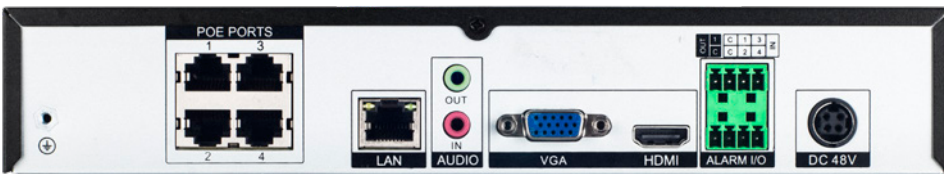

## Network Video Recorder

3212-7000 Front

### Key Features

- Designed for use with the 3212-2000 Thermal Imaging Radiometric Detection Camera
- 3TB and 6TB storage models
- 1 RJ45 10M/100M network interface
- Integrated 4 port 10M/100M PoE network switch
- Simultaneous HDMI and VGA Output

3212-7000 Rear

The CostarHD 3212-7000 is an adaptive recoding appliance designed to work with the 3212-2000 Thermal Imaging Radiometric Detection Camera. This network recording appliance is designed to work with up to 4 thermographic cameras.

Offered in a 3TB and 6TB option the flexible storage options will allow you to store as much or a little footage as you desire. The integrated PoE switch allows for a quick, simple, and effortless installation between the camera and the recording appliance.