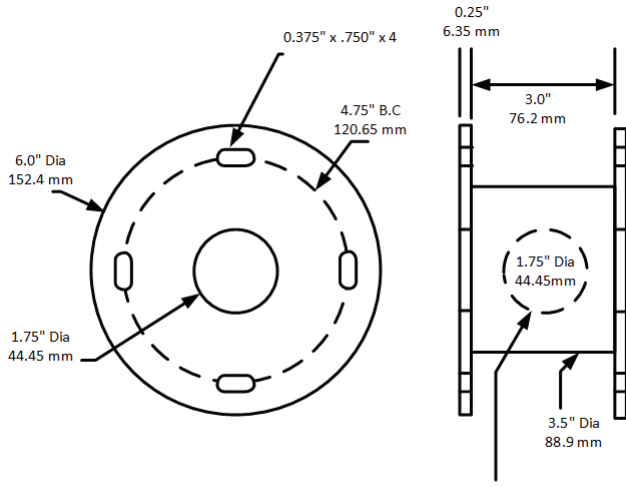

CostarHD Mounting Brackets

Mounting Accessories for CostarHD Positioners, Domes and Barrels

7411444-001 and 7411444-002

*7411444-002 Only