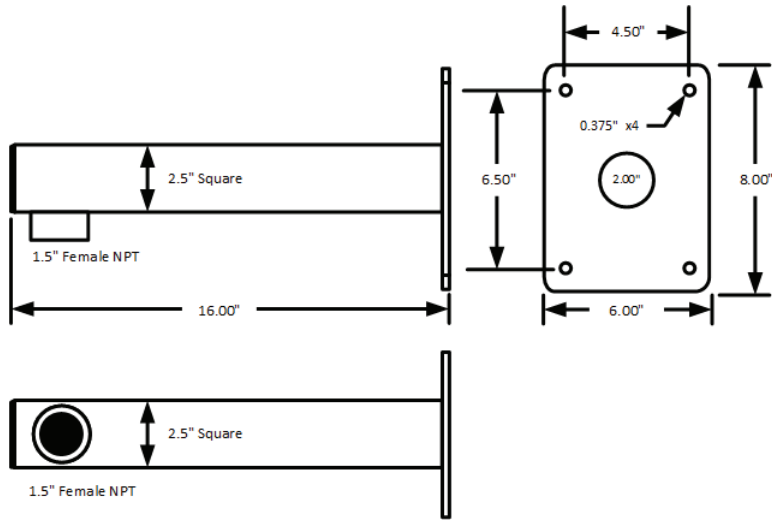

Mounting Bracket Drawings and Dimensions

8425-7 Wall Mount

8503-0 Pole Mount

CostarHD Mounting Brackets

Mounting Accessories for CostarHD Positioners, Domes and Barrels

7411420-001 Wall Mount

8518-2 Pole Mount