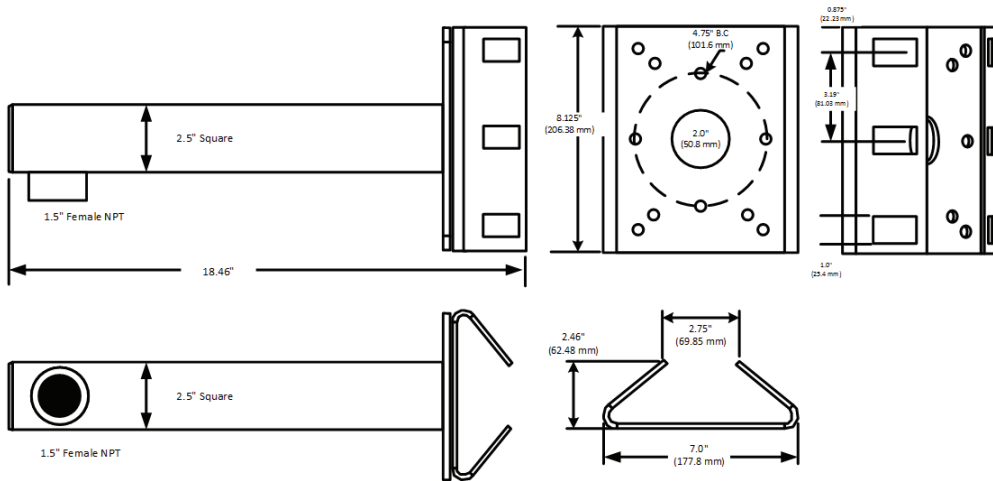

Mounting Bracket Drawings and Dimensions

8425-7 Wall Mount

8503-0 Pole Mount

CostarHD Mounting Brackets

Mounting Accessories for CostarHD Positioners, Domes and Barrels

7411420-001 Wall Mount

8518-2 Pole Mount