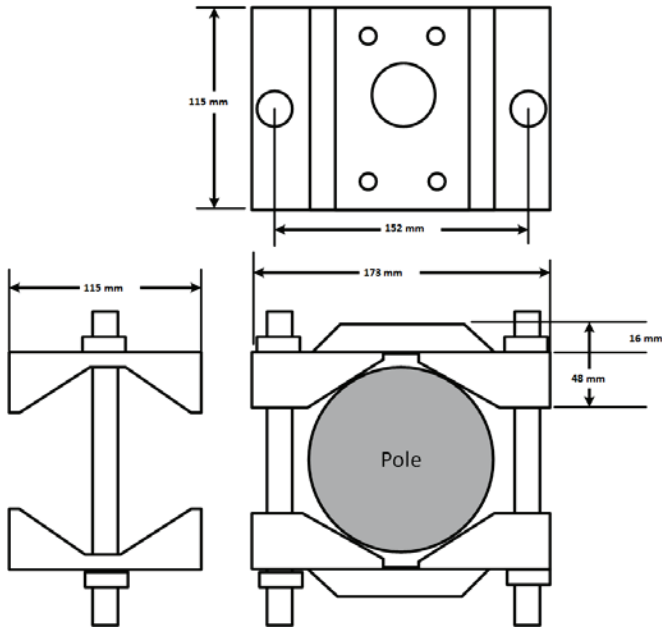

7412029-002 Pole Mount Adapter