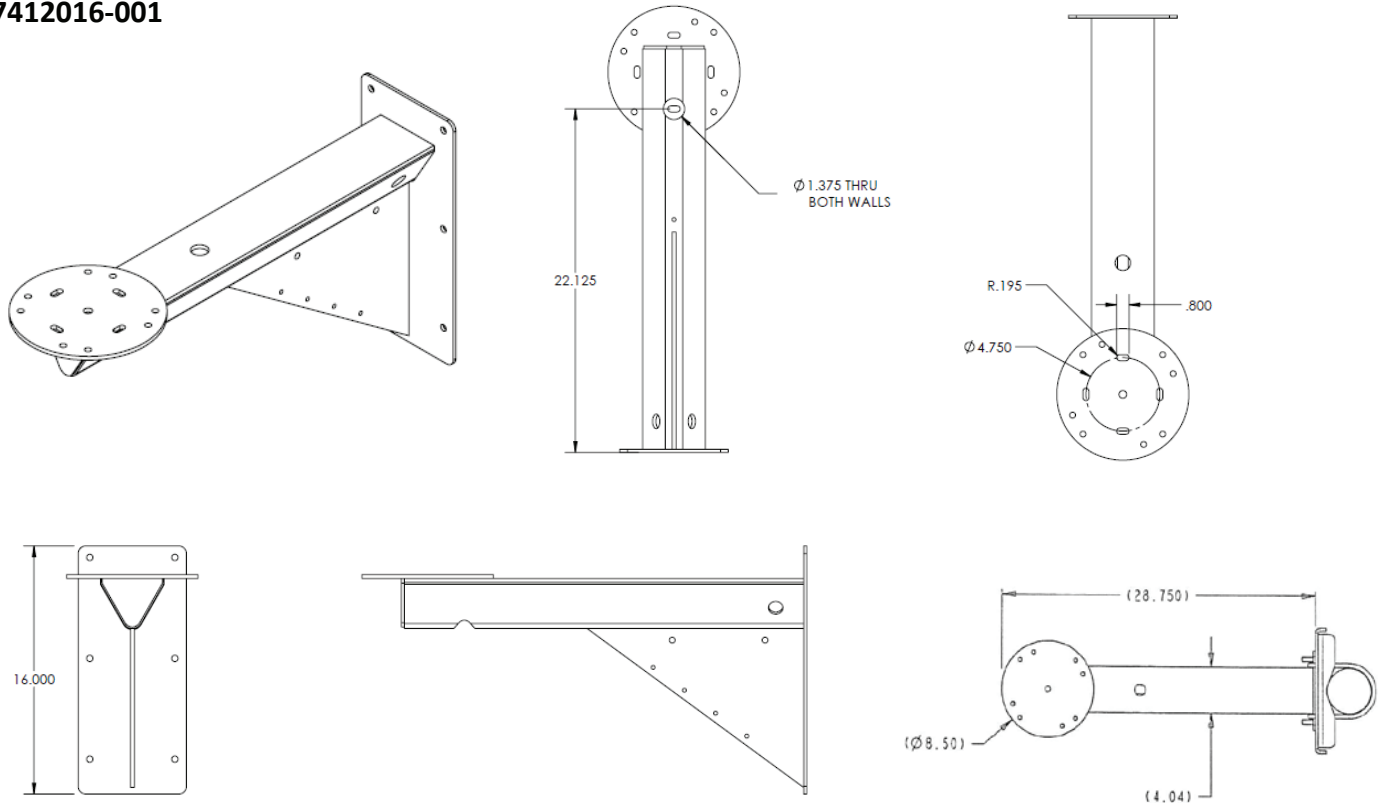

7412029-001 Wall Mount

7412029-002 Pole Mount Adapter

8180502-001 Pole Mount Kit

CostarHD Mounting Brackets

Mounting Accessories for CostarHD Positioners, Domes and Barrels

7412016-001

7412017-001

About CostarHD™