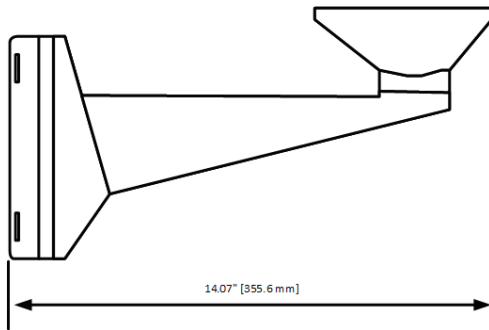

8189-0 Pole Mount Bracket Set