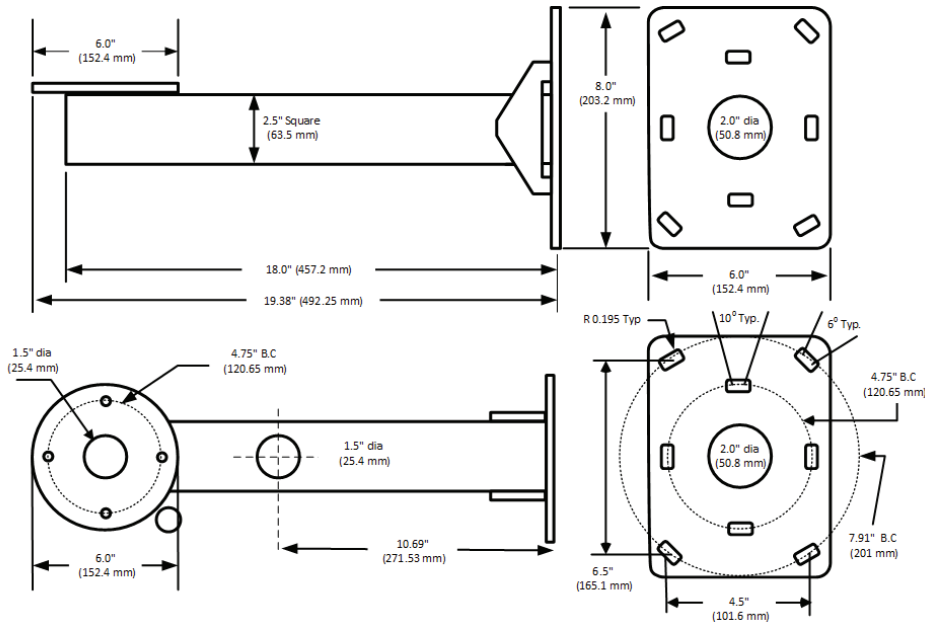

Mounting Bracket Drawings and Dimensions

8425-7 Wall Mount

8503-0 Pole Mount

CostarHD Mounting Brackets

Mounting Accessories for CostarHD Positioners, Domes and Barrels

7411420-001 Wall Mount

8518-2 Pole Mount