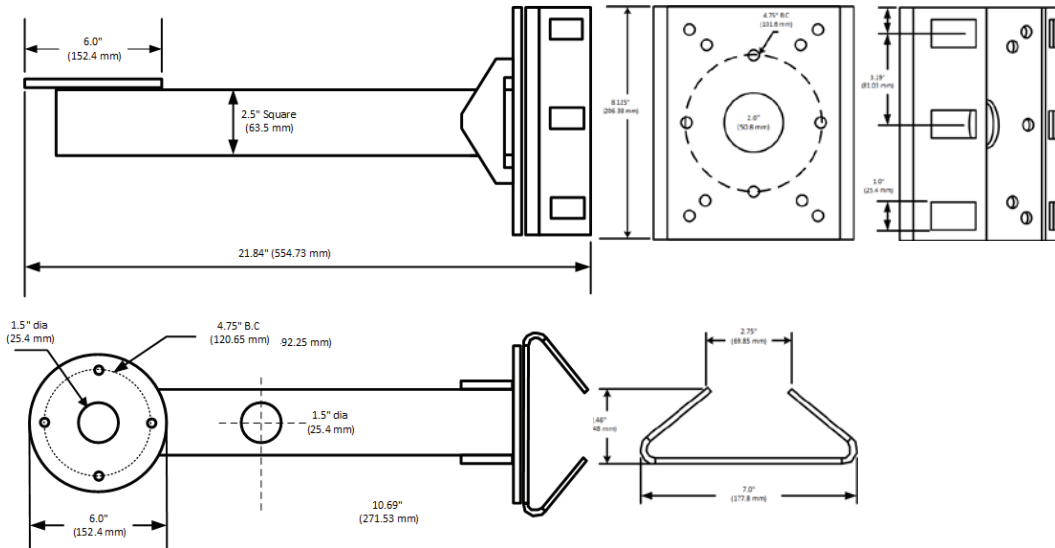

Mounting Bracket Drawings and Dimensions

8425-7 Wall Mount

8503-0 Pole Mount

CostarHD Mounting Brackets

Mounting Accessories for CostarHD Positioners, Domes and Barrels

7411420-001 Wall Mount

8518-2 Pole Mount