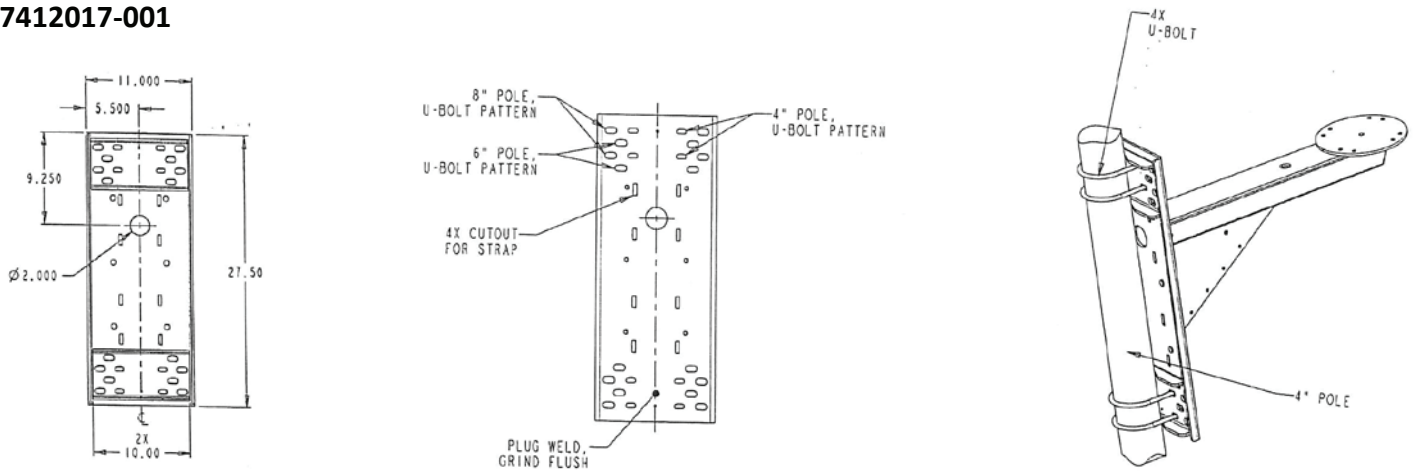

7412029-001 Wall Mount

7412029-002 Pole Mount Adapter

8180502-001 Pole Mount Kit

CostarHD Mounting Brackets

Mounting Accessories for CostarHD Positioners, Domes and Barrels

7412016-001

7412017-001

About CostarHD™