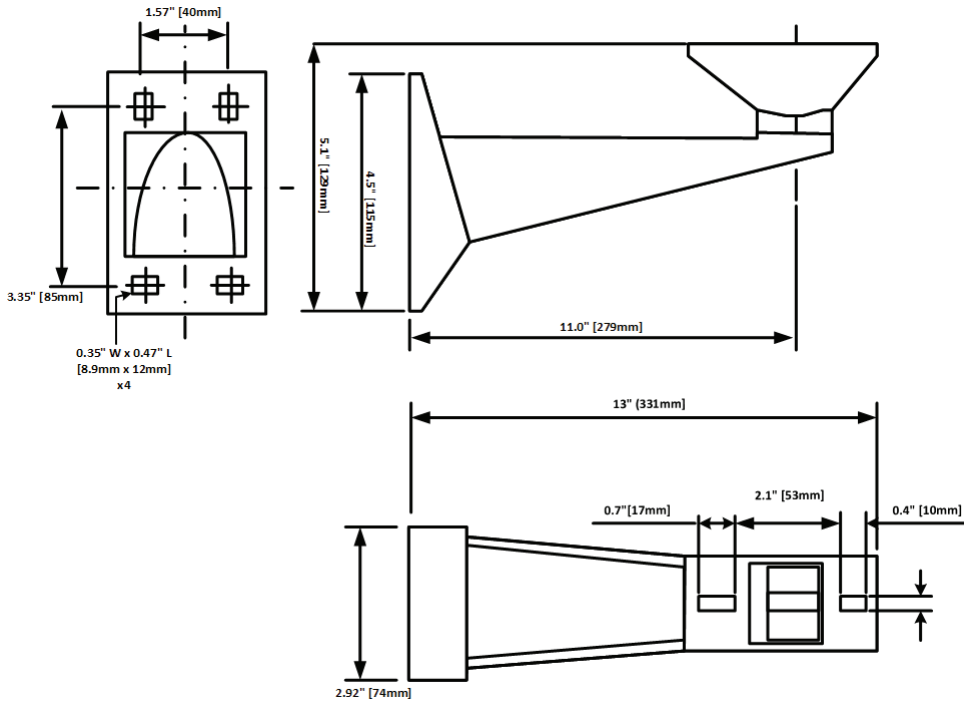

CostarHD Mounting Brackets

Mounting Accessories for CostarHD Positioners, Domes and Barrels

7412011-002 Wall Mount