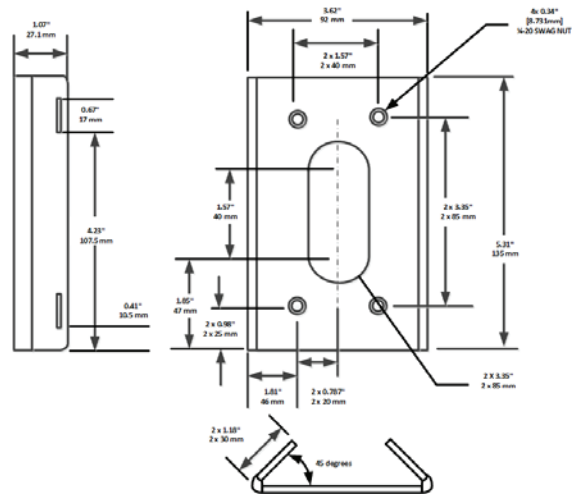

Mounting Accessories for CostarHD Positioners, Domes and Barrels

7412011-002 Wall Mount

8189-0 Pole Mount Bracket Set

7412012-001 Pole Adapter

CostarHD Mounting Brackets

Mounting Accessories for CostarHD Positioners, Domes and Barrels