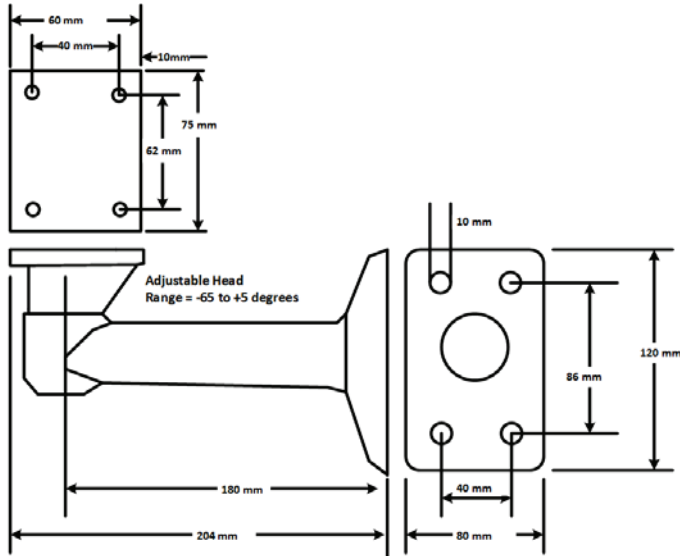

CostarHD Mounting Brackets

Mounting Accessories for CostarHD Positioners, Domes and Barrels

7412029-001 Wall Mount