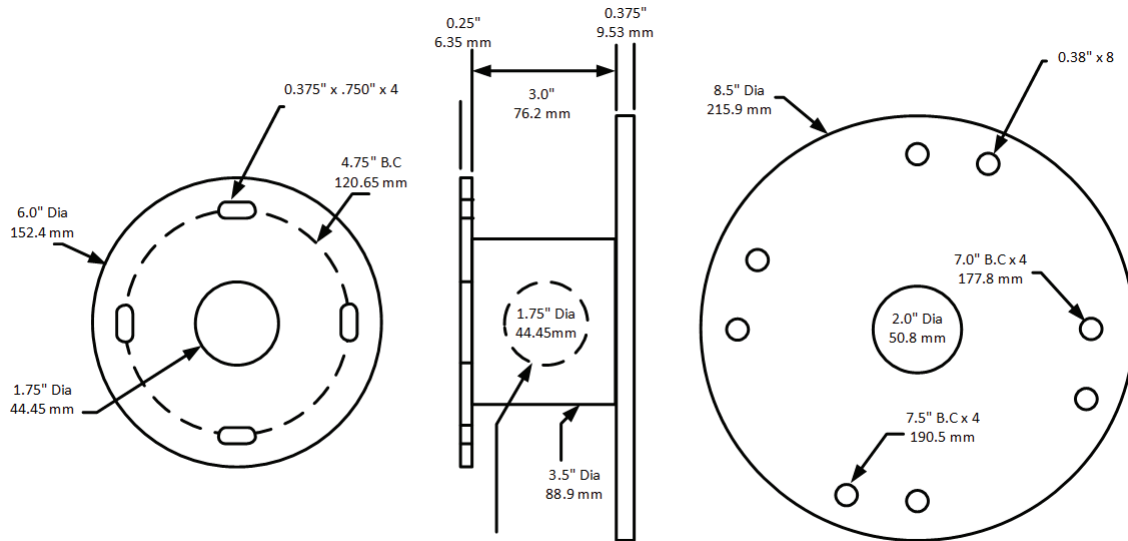

7411444-003 and 7411444-004

*7411444-004 Only