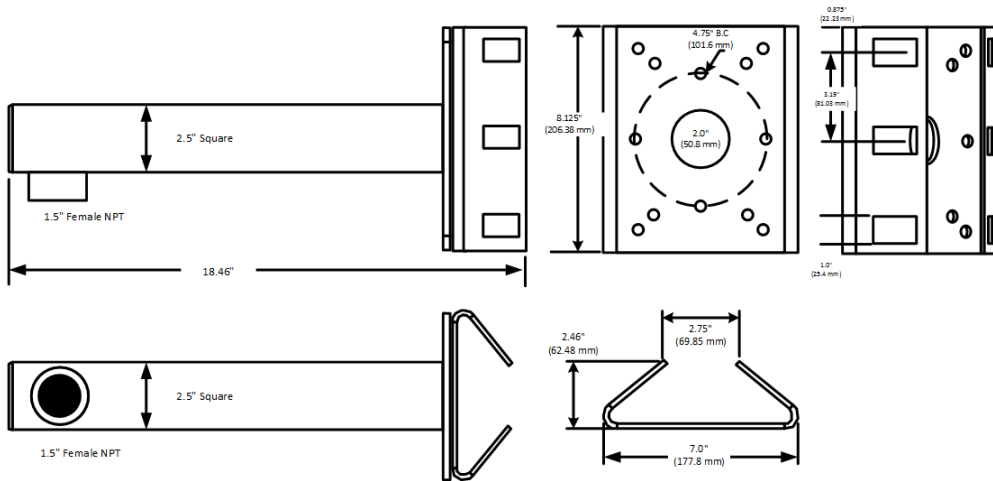

Mounting Bracket Drawings and Dimensions

8425-7 Wall Mount

8503-0 Pole Mount

7411420-001 Wall Mount

8518-2 Pole Mount

CostarHD Mounting Brackets

Mounting Accessories for CostarHD Positioners, Domes and Barrels