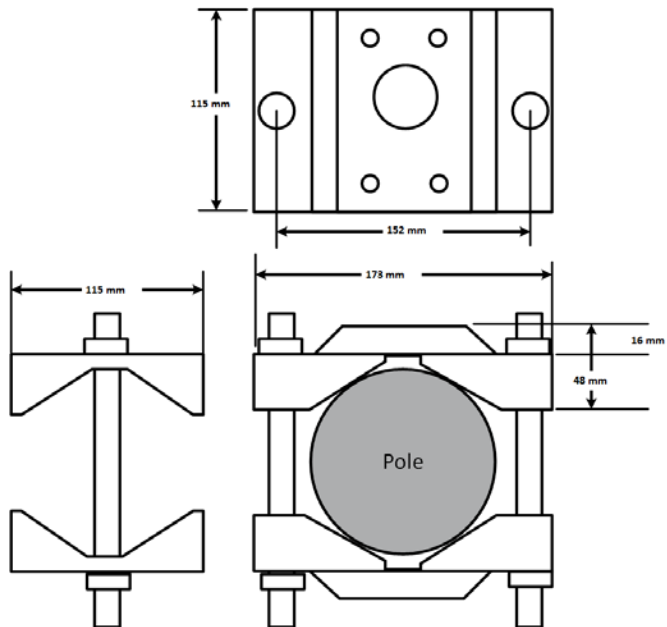

7412029-002 Pole Mount Adapter