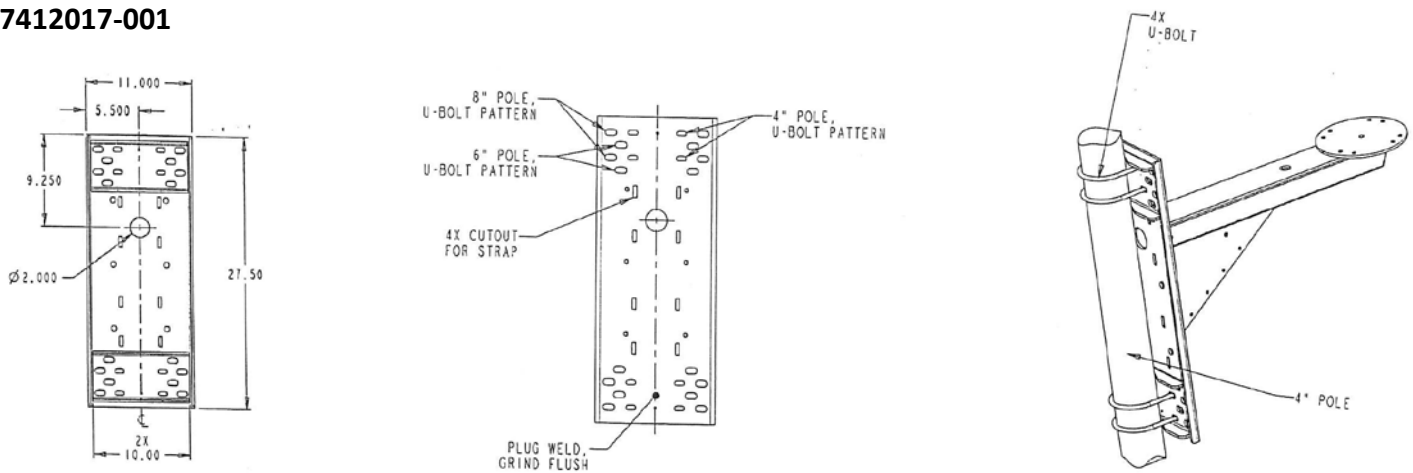

7412029-002 Pole Mount Adapter

8180502-001 Pole Mount Kit

CostarHD Mounting Brackets

Mounting Accessories for CostarHD Positioners, Domes and Barrels

7412016-001

7412017-001

About CostarHD™

CostarHD is a leading manufacturer of high-definition video systems designed to satisfy the demanding performance requirements for critical infrastructure applications. CostarHD solutions integrate the latest high-definition video imaging and compression technologies into ruggedized camera products for monitoring in critical, sensitive environments.