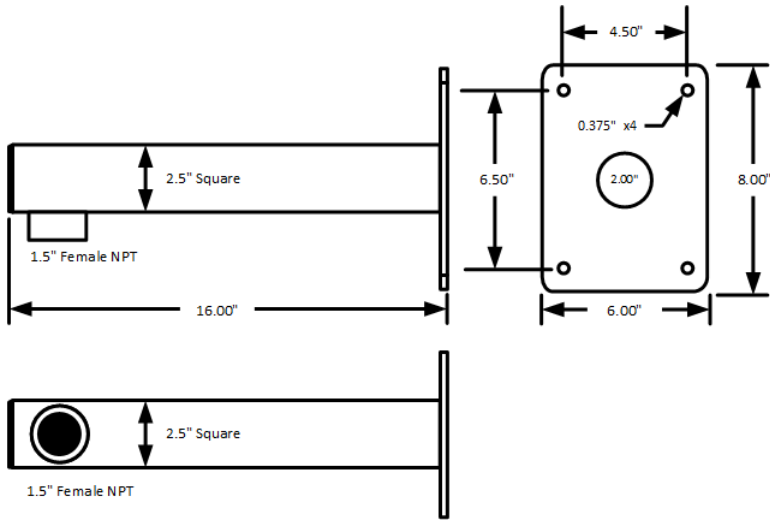

Mounting Bracket Drawings and Dimensions

8425-7 Wall Mount

8503-0 Pole Mount

7411420-001 Wall Mount

8518-2 Pole Mount

CostarHD Mounting Brackets

Mounting Accessories for CostarHD Positioners, Domes and Barrels