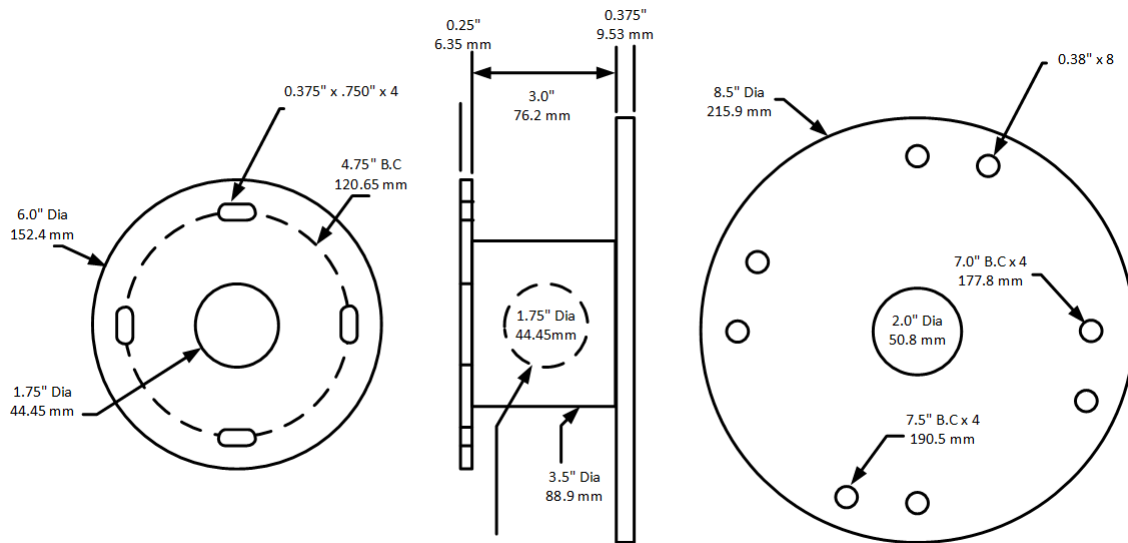

7411444-003 and 7411444-004