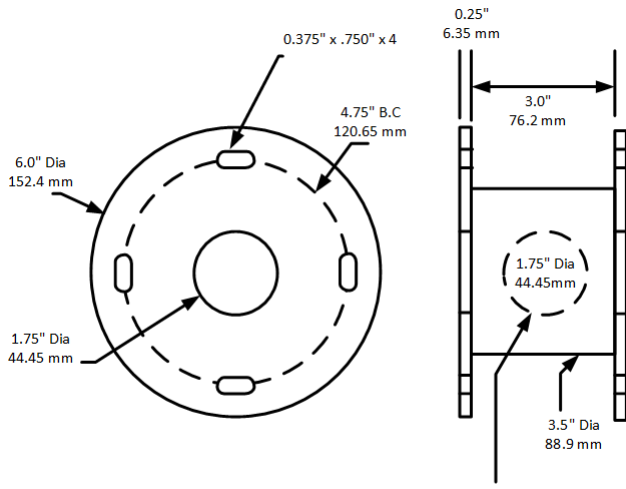

CostarHD Mounting Brackets

Mounting Accessories for CostarHD Positioners, Domes and Barrels

7411444-001 and 7411444-002