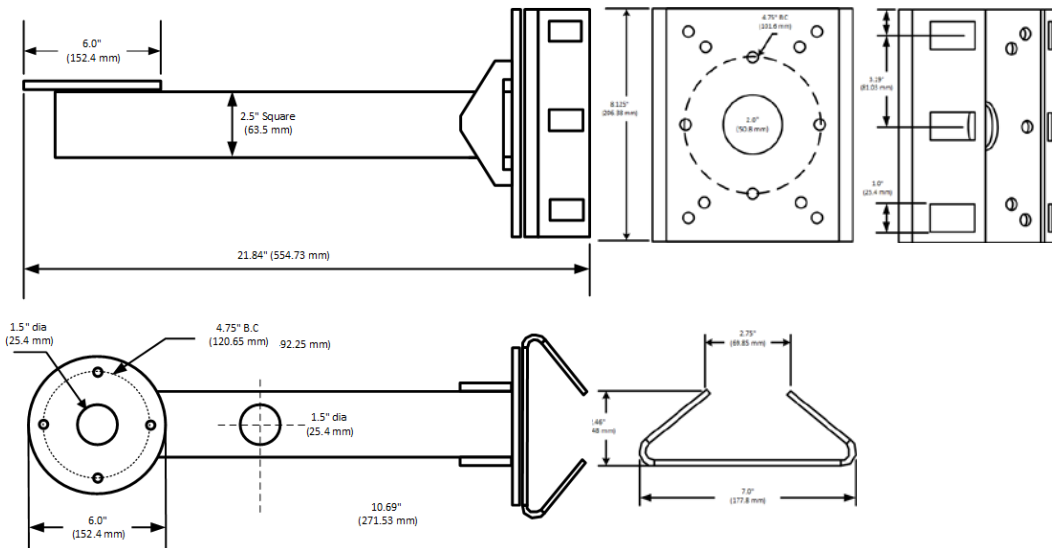

Mounting Bracket Drawings and Dimensions

8425-7 Wall Mount

8503-0 Pole Mount

7411420-001 Wall Mount

8518-2 Pole Mount

CostarHD Mounting Brackets

Mounting Accessories for CostarHD Positioners, Domes and Barrels