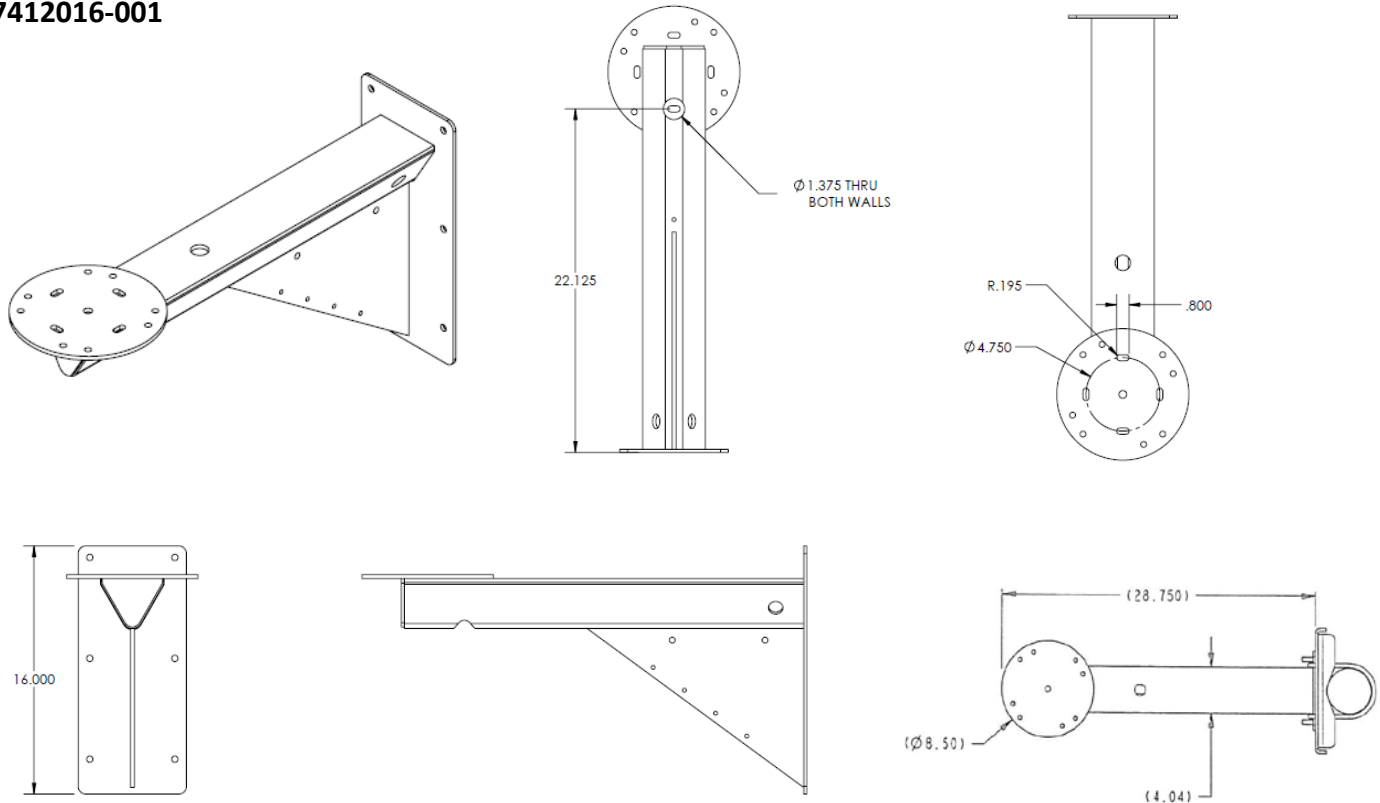

7412029-002 Pole Mount Adapter

8180502-001 Pole Mount Kit

CostarHD Mounting Brackets

Mounting Accessories for CostarHD Positioners, Domes and Barrels

7412016-001

7412017-001

About CostarHD™

CostarHD is a leading manufacturer of high-definition video systems designed to satisfy the demanding performance requirements for critical infrastructure applications. CostarHD solutions integrate the latest high-definition video imaging and compression technologies into ruggedized camera products for monitoring in critical, sensitive environments.