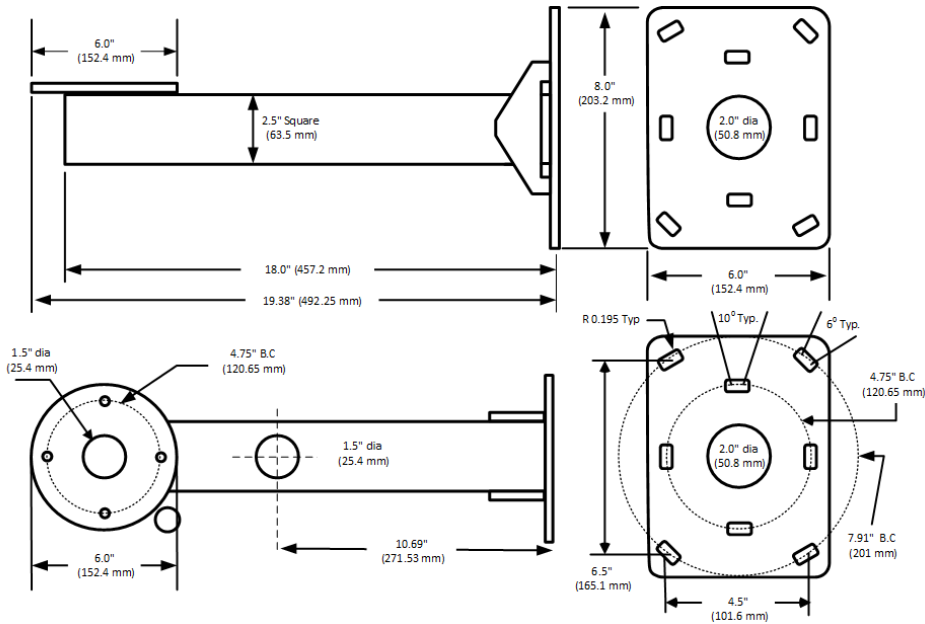

Mounting Bracket Drawings and Dimensions

8425-7 Wall Mount